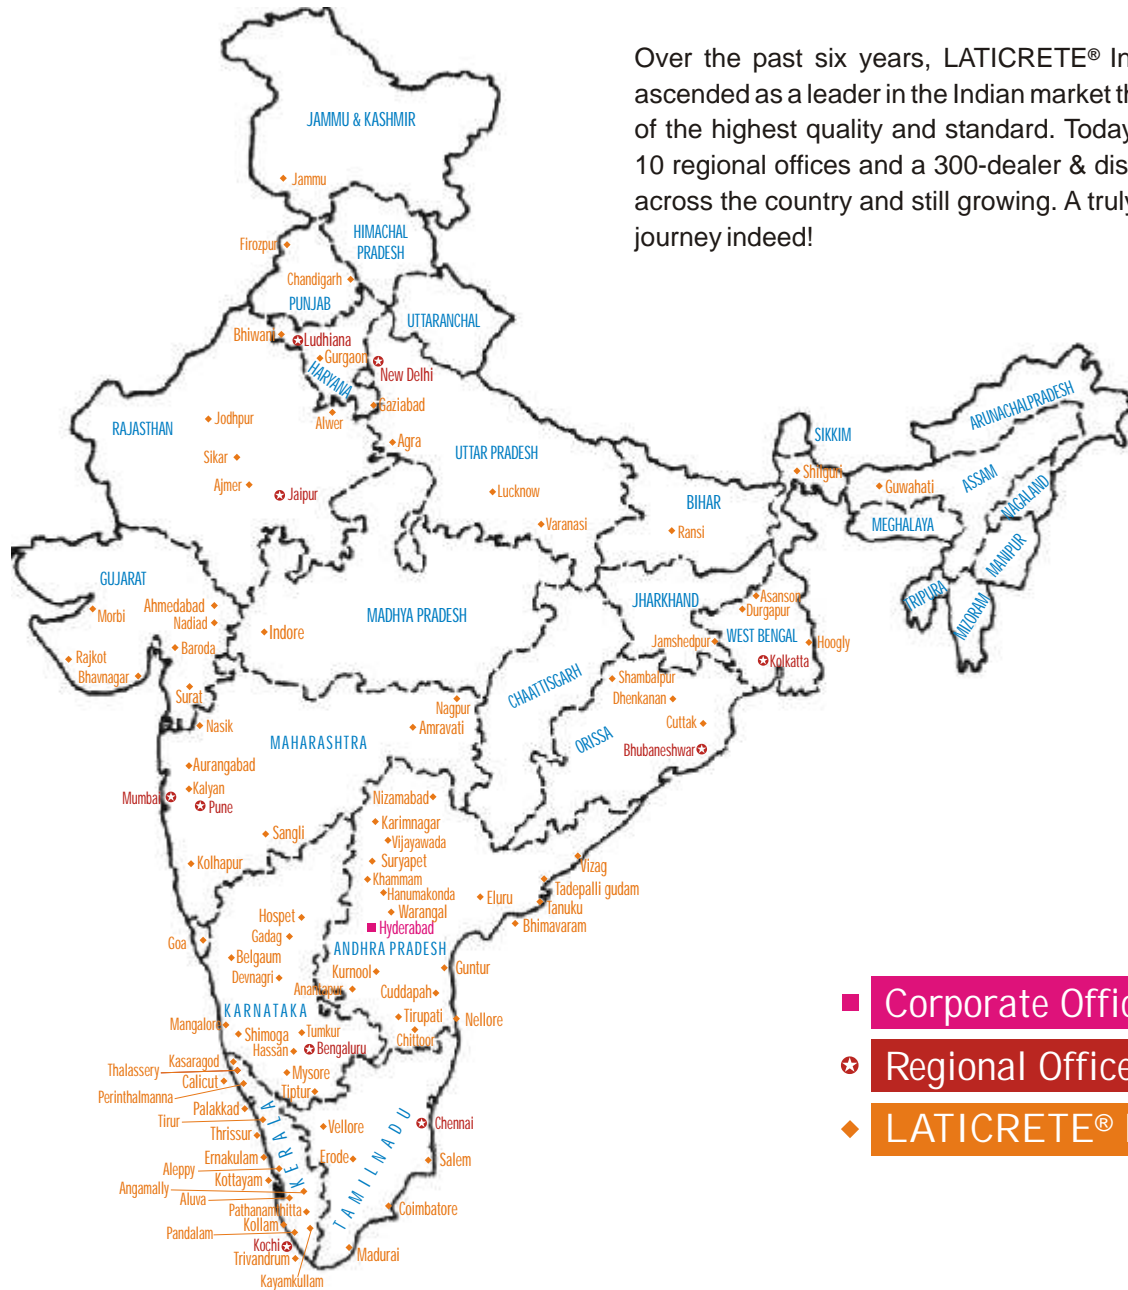

LATICRETE® NETWORK ACROSS INDIA

Over the past six years, LATICRETE® India has rapidly ascended as a leader in the Indian market through products of the highest quality and standard. Today there are over 10 regional offices and a 300-dealer & distributor network across the country and still growing. A truly commendable journey indeed!

- Corporate Office
- ★ Regional Offices
- ◆ LATICRETE® NETWORK

DSQ-12-REV-07/07

LATICRETE®

World Leader in Tile Adhesives & Grouts

LATICRETE INDIA PVT. LTD., (A JV with LATICRETE Intl. Inc. USA.)

6-3-569 / 2, First Floor, Kamadhenu Complex, Rockdale Compound, Somajiguda, Hyderabad 500 082